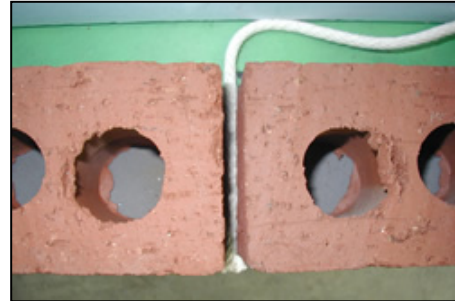

PRODUCT DATA SHEET

Cotton Tiger Sash

Weep Wick

Product Description

Dimension:

- 1/4" O.D. Tiger Sash x length to suite

Finish:

- 100% Cotton sash

Uses:

- Rests directly on the thru-wall flashing to keep moisture to the exterior.

Advantages:

- Prevents bugs from entering
- Braided tiger sash limits unraveling

Comments: Not recommended where high moisture migration is expected.